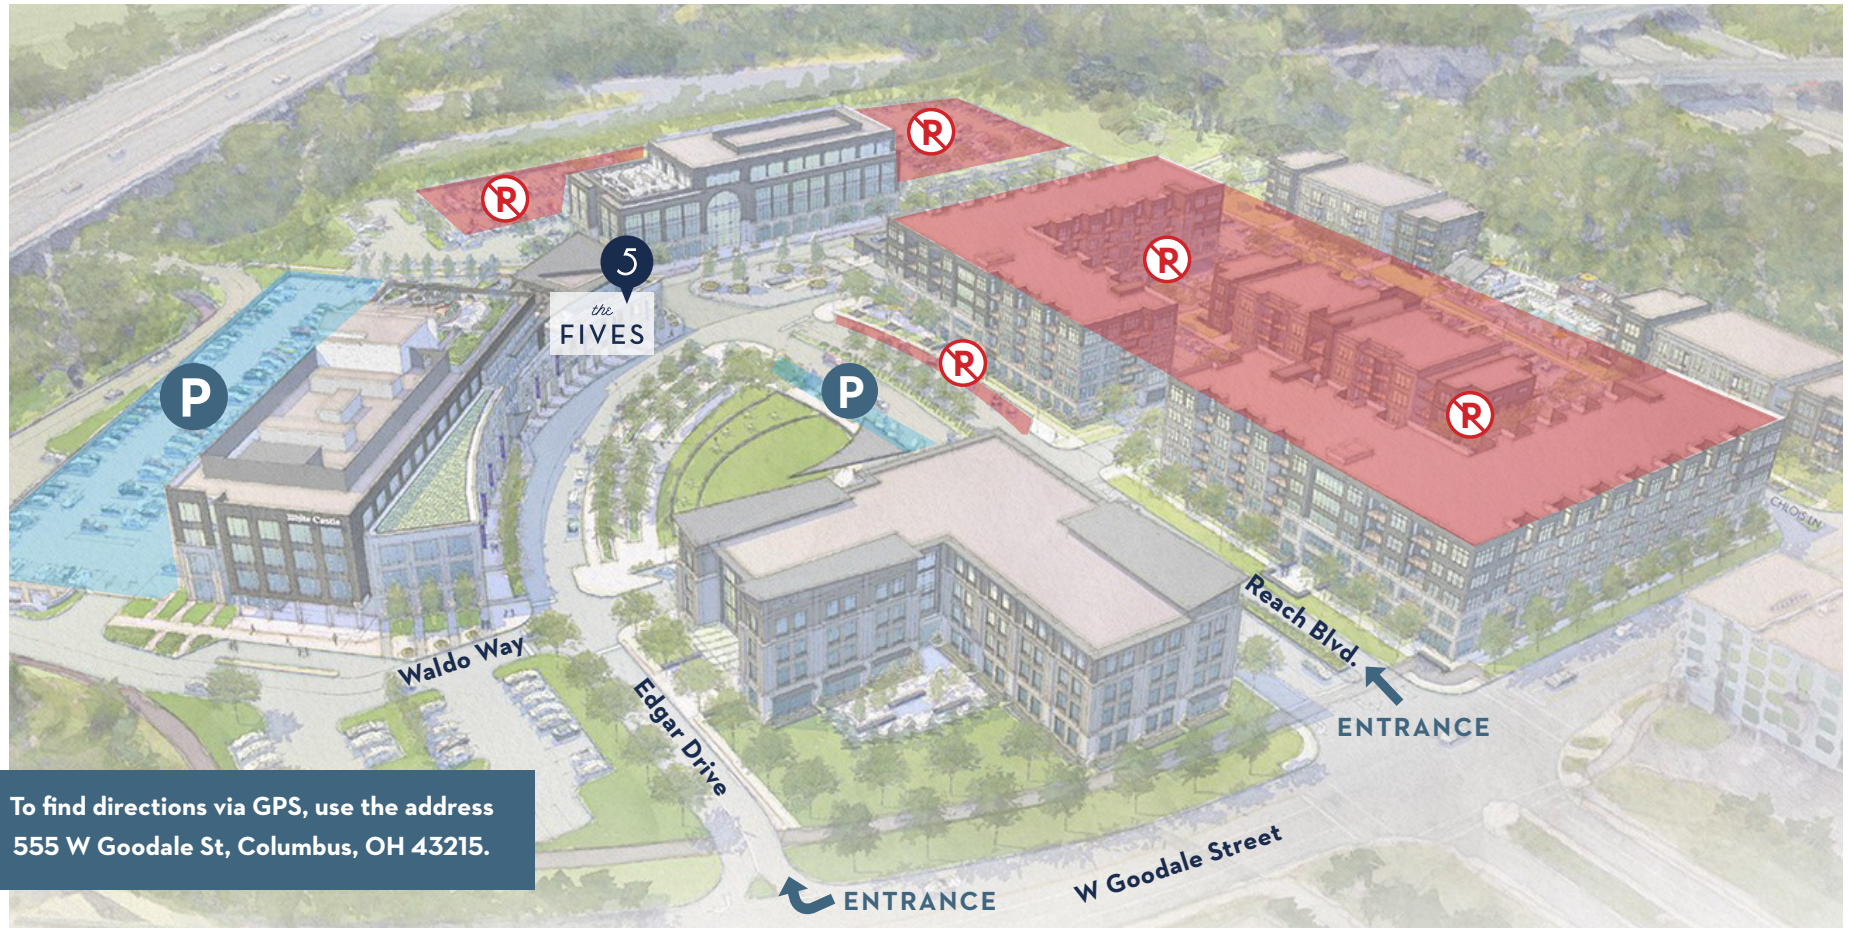

# Parking at The Fives

To find directions via GPS, use the address  
555 W Goodale St, Columbus, OH 43215.

## EDGAR DRIVE ENTRANCE

1. Turn right onto Edgar Drive from Goodale
2. Take a left of Waldo Way
3. Turn right behind the White Castle home office for upper level parking or continue down Waldo Way for lower level garage parking

## MAIN ENTRANCE

1. Turn onto Reach Blvd. from Goodale
2. Continue straight and turn left behind The Fives for upper level parking or continue down for lower level garage parking

## PLEASE NOTE:

1. **Parking at the Reach Apartments and behind Superior Group is prohibited. You will be towed.**
2. There is a 6,000 lb per vehicle weight limit on the upper level garage. No parking for full-size vans, pick-up trucks, or large SUV's. Please park in the lower level.