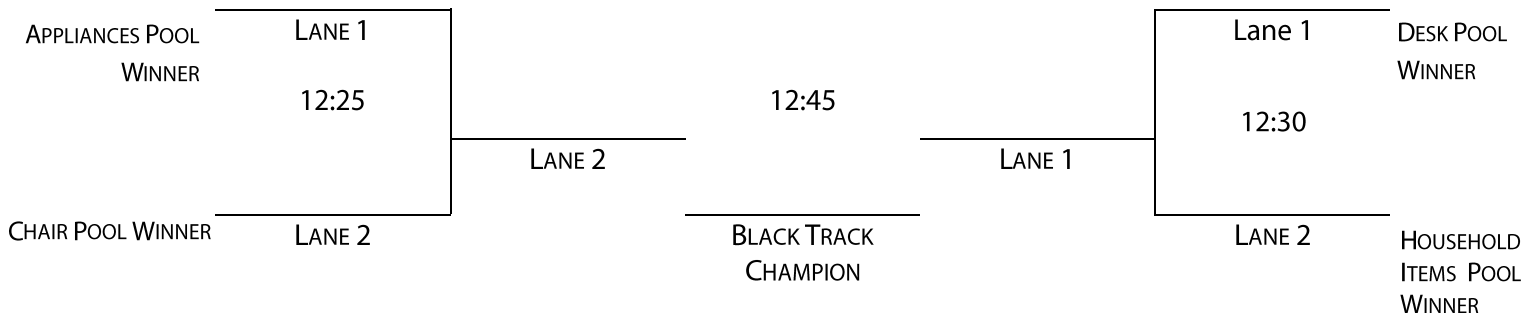

Black Track Champion advances to race Red Track
Champion at 1:00 pm for Bed Race Champion.