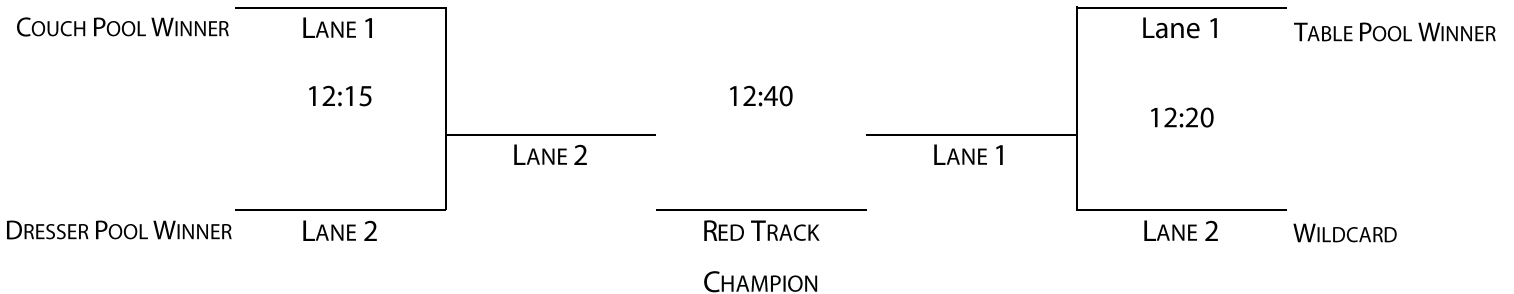

RED TRACK

Teams are broken into seven pools of four. Three pools of teams will race on the Red Track. Each team will race three (3) times against the three other teams in their pool. Each pool winner automatically qualifies for the championship round shown in the bracket below. Winner of each pool is determined by best record, then head-to-head results, then best time in the event of ties. The wildcard spot is reserved for the fastest overall non-automatically qualifying team.

Dresser Pool		
Time	Lane 1	Lane 2
10:10	Big Lots Div 4	Big Lots Div 3
10:15	Big Lots Div 5	Big Lots Div 6
10:50	Big Lots Div 6	Big Lots Div 4
10:55	Big Lots Div 3	Big Lots Div 5
11:30	Big Lots Div 4	Big Lots Div 5
11:35	Big Lots Div 6	Big Lots Div 3

Red Track Champion Advances to race Black Track
 Champion at 1:00 pm for Bed Race Champion.

BLACK TRACK

Teams are broken into seven pools of four. Four pools will race on the Black track. Each team will race three (3) times against the three other teams in their pool. Each pool winner automatically qualifies for the championship round shown in the bracket below. Winner of each pool is determined by best record, then head-to-head results, then best time in the event of ties. The wildcard spot is reserved for the fastest overall non-automatically qualifying team.

Black Track Champion advances to race Red Track
Champion at 1:00 pm for Bed Race Champion.